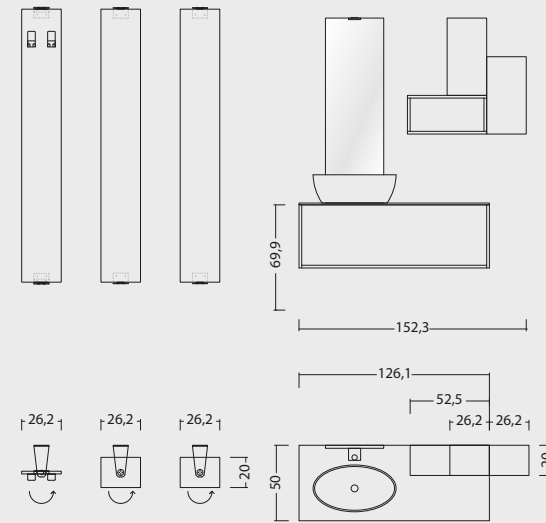

BASI e PENSILI:
UNICOLOR Malta Bianca

COLONNE GIREVOLI:
UNICOLOR Malta Bianca

TOP:
GRES sp.1,2
Pietra Savoia Grigia

MANIGLIE:
mod. PUSH-PULL

SPECCHIO:
mod. STREAM

LAMPADA:
mod. CLUB led

LAVABO:
mod. ZERO

Comp. EPL - 04 - pag. 36